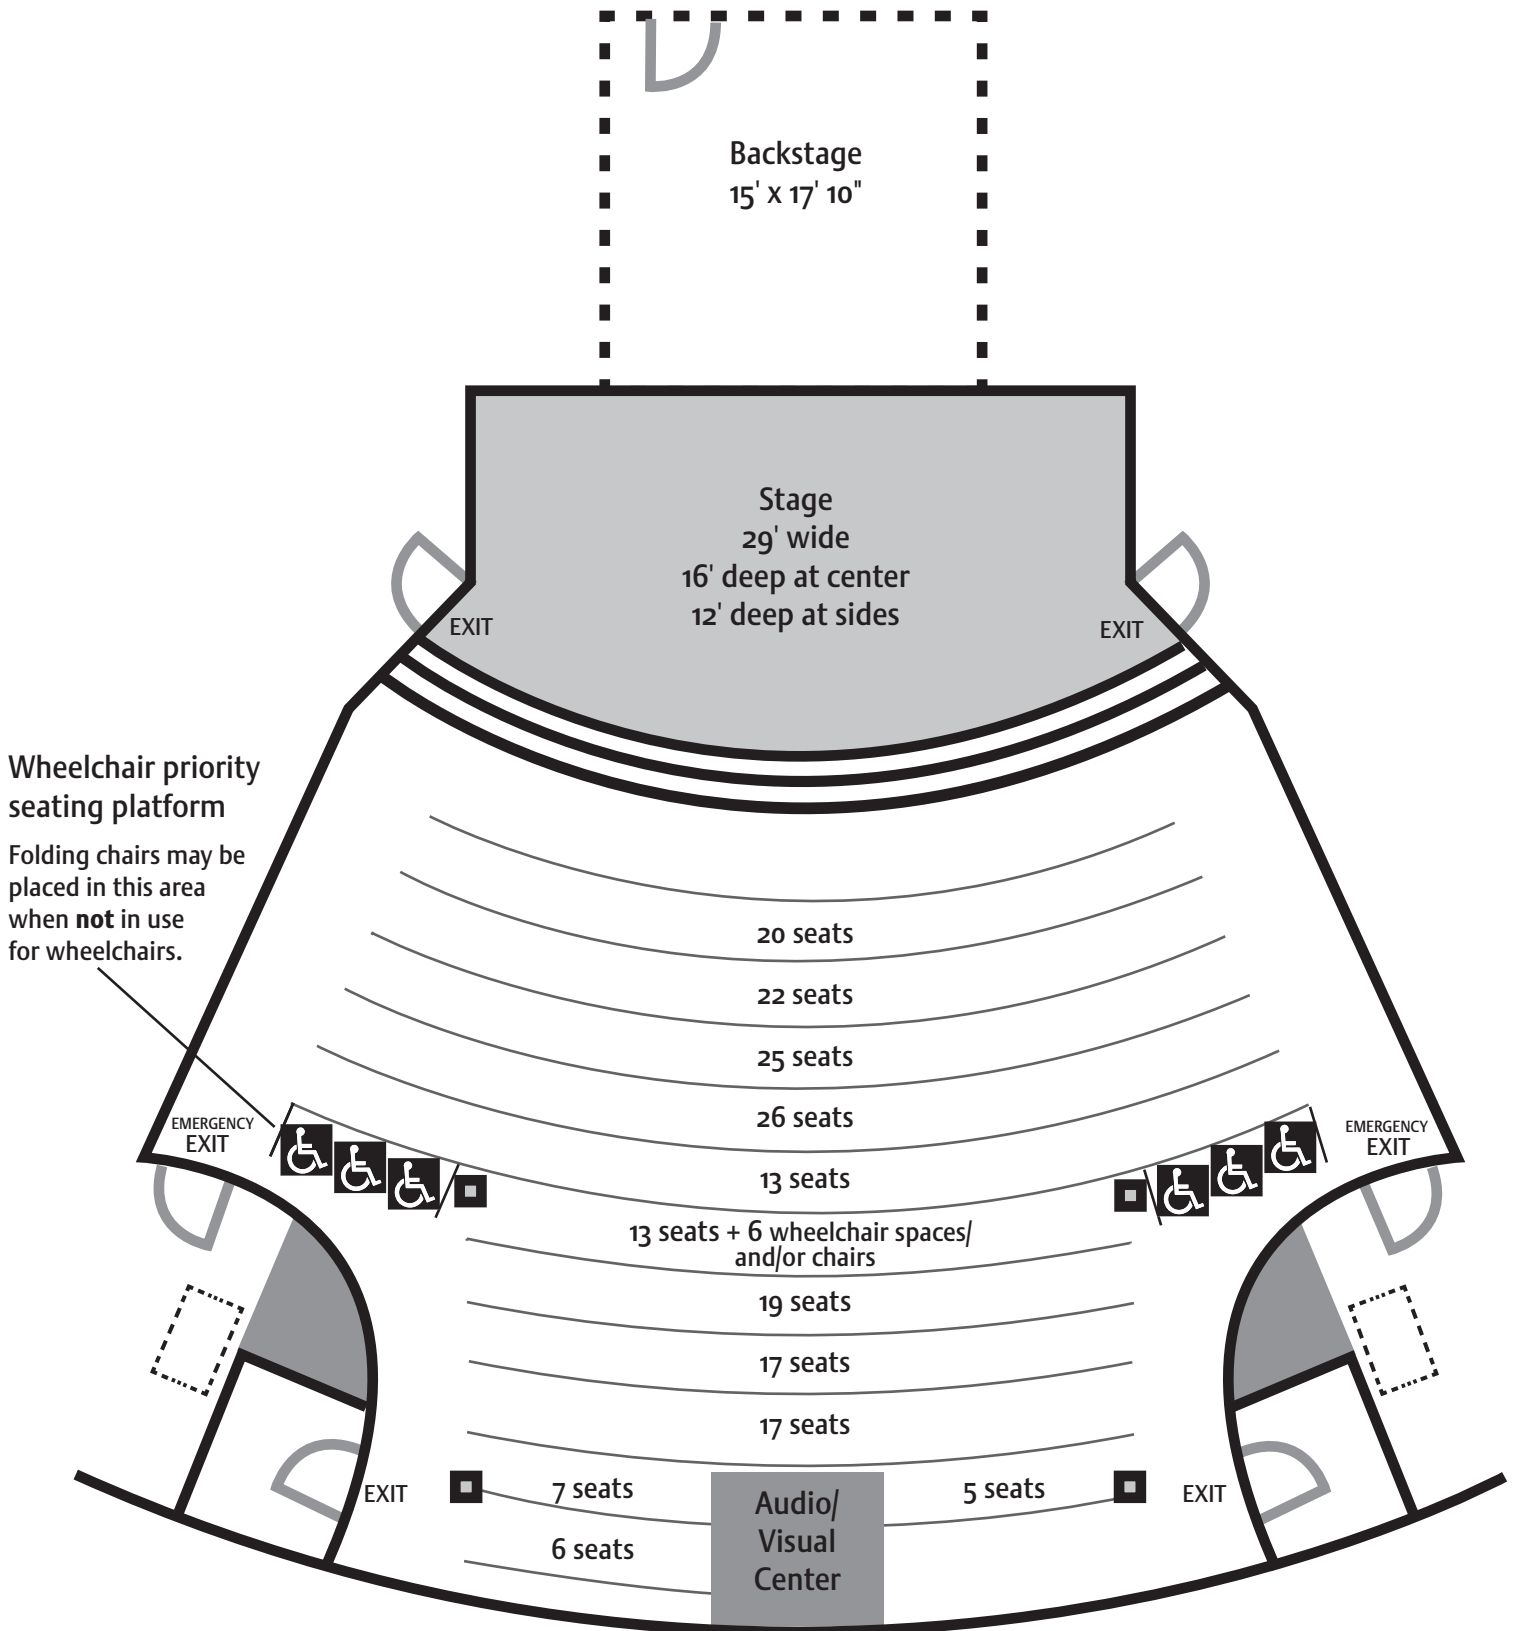

# Boulder Public Library Canyon Theater

North Wing at 1000 Canyon Blvd.

Area where up to 2 tables can be placed

Total: 196 seats including 6 wheelchair spaces and/or folding chairs